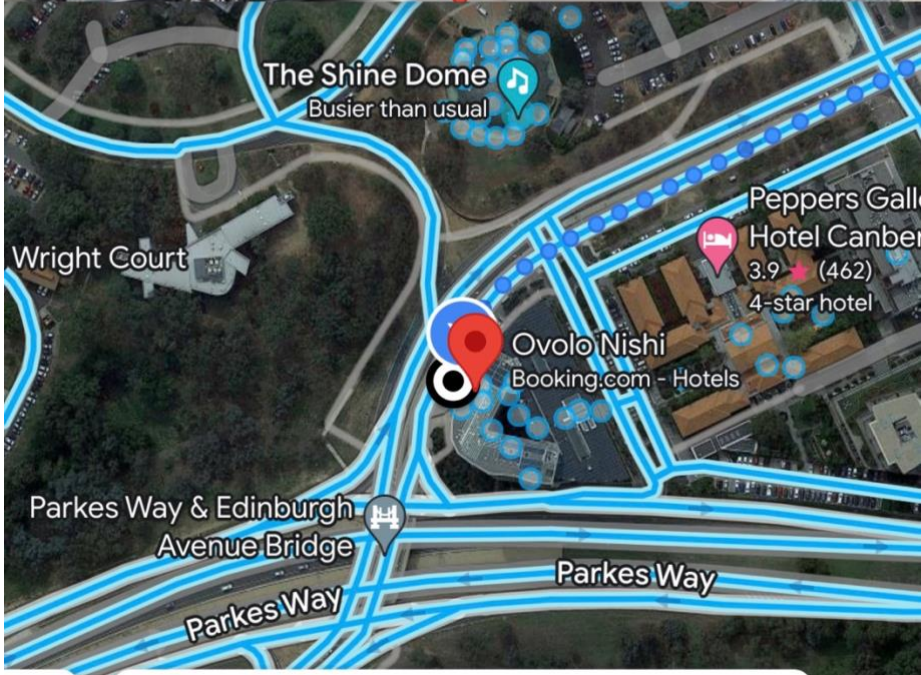

## Steps

Crowne Plaza Canberra, an IHG Hotel  
1 Binara St, Canberra ACT 2601

Head north-west towards Binara St

20 metres

Turn left onto Binara St

100 metres

Continue onto Allara St

220 metres

Turn right onto Constitution Ave

290 metres

At Vernon Cir, take the 3rd exit

>> Preview

Show map

19 min (1.4 km) ↑13 m · ↓9 m

via Edinburgh Ave

290 metres

At Vernon Cir, take the 3rd exit onto Edinburgh Ave

260 metres

Exit the roundabout onto Edinburgh Ave

500 metres

Slight left

30 metres

Ovolo Nishi

NewActon Precinct, 25 Edinburgh Ave, Canberra ACT 2601

Remind you to leave on time

Preview

Share this route?

Share

30 m  
Ovolo Nishi

Restart

Water Fo  
Acton Be

A white information card is overlaid on the bottom of the map. It displays a location pin icon, the distance '30 m', and the name 'Ovolo Nishi'. Below this, there is a 'Restart' button with a circular arrow icon. The bottom of the card shows the start of the text 'Water Fo' and 'Acton Be'.